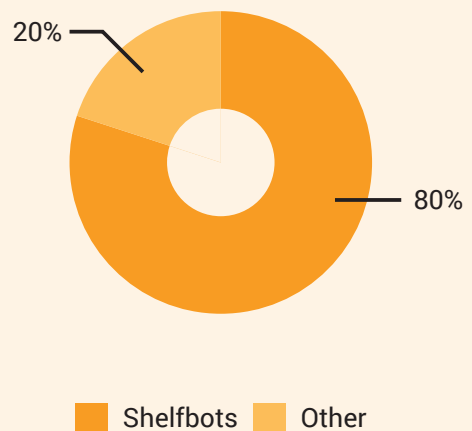

**Revolutionise
Your Warehouse
with Shelfbot**

INTRODUCING

shelfbot

Piece Pick Robots Made Easy

Shelfbot offers cutting-edge warehouse automation on a simple monthly subscription. Our Robots as a Service solution installs in weeks, providing everything you need to elevate your piece picking efficiency. With pick rates up to 300 per hour and 24/7 operation, Shelfbot maximises your warehouse potential.

OPERATED
24/7

PICK RATES
UP TO
300
per hour

HOW QUICK CAN YOU PICK?

PICK SPEED

SPACE OPTIMISATION

Unparalleled Space Optimisation

Each Shelfbot accommodates up to 1,000 100L bins, offering flexible, narrow-aisle design up to 7m high and 20m long. This translates to an impressive 100 m³ cubic metres of bin storage in a compact 20m x 7m x 2.6m space, dramatically increasing your warehouse capacity.

Seamless Integration and Operation

Shelfbot integrates directly with your WMS or e-commerce platform, ensuring smooth product and order flow. Our user-friendly touchscreen app guides operators through picking and replenishment processes using barcode scanners, streamlining your entire warehouse operation.