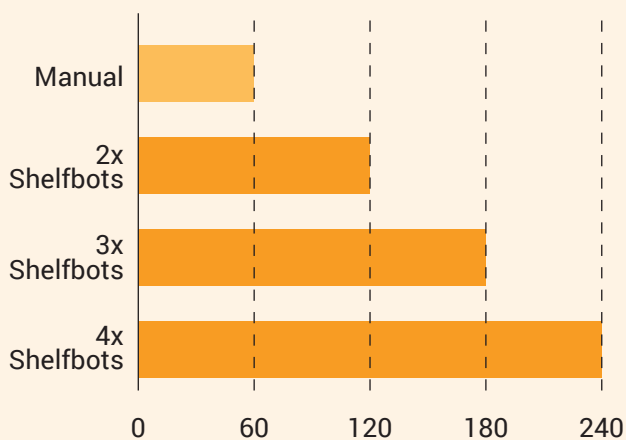

**Revolutionise
Your Warehouse
with Shelfbot**

INTRODUCING

shelfbot

Piece Pick Robots Made Easy

Shelfbot offers cutting-edge warehouse automation on a simple monthly subscription. Our Robots as a Service solution installs in weeks, providing everything you need to elevate your piece picking efficiency. With pick rates up to 300 per hour and 24/7 operation, Shelfbot maximises your warehouse potential.

OPERATED
24/7

PICK RATES
UP TO
300
per hour

HOW QUICK CAN YOU PICK?

PICK SPEED

SPACE OPTIMISATION

Unparalleled Space Optimisation

Each Shelfbot accommodates up to 1,000 100L bins, offering flexible, narrow-aisle design up to 7m high and 20m long. This translates to an impressive 100 m³ cubic metres of bin storage in a compact 20m x 7m x 2.6m space, dramatically increasing your warehouse capacity.